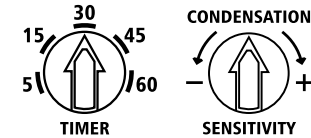

- ▶ Blue LED indicator light activates to let you know when the fan is running

ADJUSTABLE SETTINGS

- ▶ Adjustable condensation sensor
- ▶ Adjustable timer
- ▶ Removable no-tamper cover

FAN ON/OFF

- ▶ Manual Control