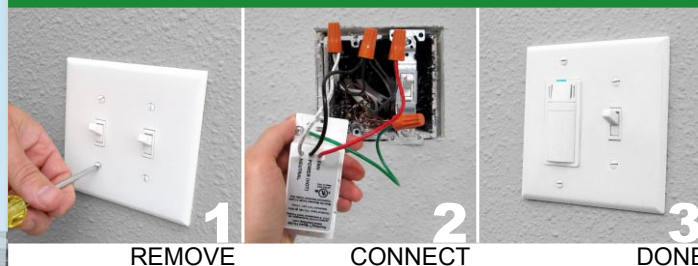

DewStop[®] ADJUSTABLE

Control your bathroom fan when
your family forgets to

How It Works:

Let DewStop Take Control

Picture never having to worry about the bath fan being left on all day, or worse, not being turned on at all. Without proper ventilation, humidity and condensation from showers will cause mold growth. Mold can cause a variety of respiratory ailments, as well as damage your bathroom. DewStop's sensors detect these problems before they start, and run your fan for you. Imagine the peace of mind - knowing your bathroom will always be given the right amount of ventilation, every time.

EASY INSTALL... QUICK AS 1-2-3!

works with ANY new or existing exhaust fan

FS-300

Fan Control

Color Options:
white, light almond

Electrical Input:
120 volts @ 60Hz

Maximum Fan Load:
1/8th hp or 3 amps

May be used to comply with:

- ▶ Blue LED indicator light activates to let you know when the fan is running

ADJUSTABLE SETTINGS

- ▶ Adjustable condensation sensor
- ▶ Adjustable timer
- ▶ Removable no-tamper cover

FAN ON/OFF

- ▶ Manual Control