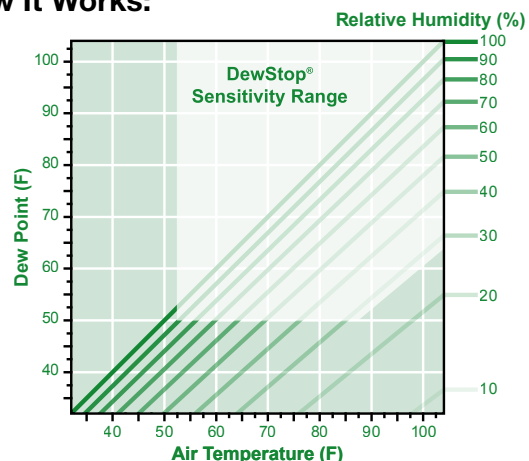

DewStop[®] ADJUSTABLE

Control your bathroom fan when
your family forgets to

How It Works:

Let DewStop Take Control

Picture never having to worry about the bath fan being left on all day, or worse, not being turned on at all. Without proper ventilation, humidity and condensation from showers will cause mold growth. Mold can cause a variety of respiratory ailments, as well as damage your bathroom. DewStop's sensors detect these problems before they start, and run your fan for you. Imagine the peace of mind - knowing your bathroom will always be given the right amount of ventilation, every time.