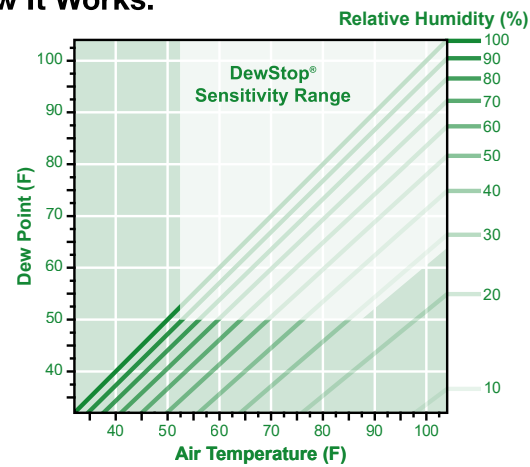

## Let DewStop Take Control

Picture never having to worry about the bath fan being left on all day, or worse, not being turned on at all. Without proper ventilation, humidity and condensation from showers will cause mold growth. Mold can cause a variety of respiratory ailments, as well as damage your bathroom. DewStop's sensors detect these problems before they start, and run your fan for you. Imagine the peace of mind - knowing your bathroom will always be given the right amount of ventilation, every time.