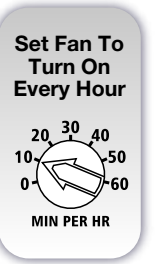

ADJUSTABLE FAN TIMER

Two timers in one – boost air quality, fight moisture

Multi Timer Fan Control

This timer is designed to give you all the options, all the control you need, to make sure your bathroom gets all the ventilation it should have. It's really two timers in one: A countdown timer and a fresh home / Minutes Per Hour (MPH) timer – and, best of all, the two timers work together. The MPH timer sees when you've used the countdown timer and knows not to run the fan for a while if you've already done it. If you want to manually shut the fan off when the MPH timer is running, you can do that too, just by pressing the button.

Two Timers In One Control

The countdown timer can be set anywhere from 5 to 60 minutes, and it activates any time you manually turn the fan on. The MPH timer can be set to anywhere from 0 to 60 minutes, and it runs your fan for a set time every hour to expel stale air and help you maintain good indoor air quality.