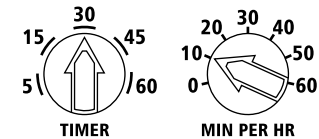

LED INDICATOR LIGHT

- ▶ Blue LED indicator light activates to let you know when the fan is running

ADJUSTABLE SETTINGS

- ▶ Adjustable countdown timer
- ▶ Adjustable minute per hour timer
- ▶ Removable no-tamper cover