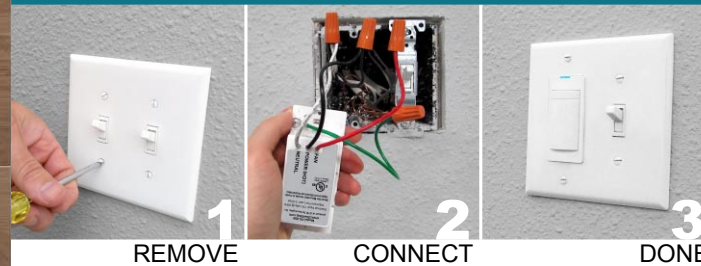

EASY INSTALL... QUICK AS 1-2-3!

works with ANY new or existing exhaust fan