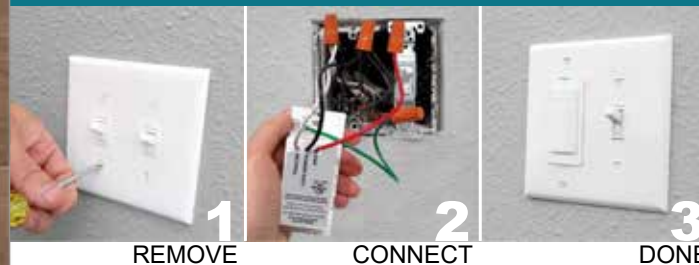

EASY INSTALL... QUICK AS 1-2-3!

works with ANY new or existing exhaust fan