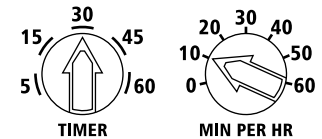

LED INDICATOR LIGHT

- ▶ Blue LED indicator light activates to let you know when the fan is running

ADJUSTABLE SETTINGS

- ▶ Adjustable countdown timer
- ▶ Adjustable minute per hour timer
- ▶ Removable no-tamper cover