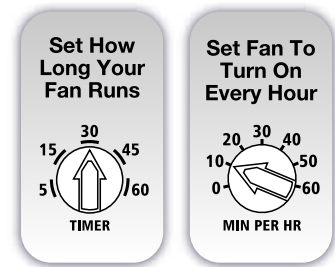

ADJUSTABLE FAN TIMER

Two timers in one – boost air quality, fight moisture

Multi Timer Fan Control

This timer is designed to give you all the options, all the control you need, to make sure your bathroom gets all the ventilation it should have. It's really two timers in one: A countdown timer and a fresh home / Minutes Per Hour (MPH) timer – and, best of all, the two timers work together. The MPH timer sees when you've used the countdown timer and knows not to run the fan for a while if you've already done it. If you want to manually shut the fan off when the MPH timer is running, you can do that too, just by pressing the button.

Two Timers In One Control

The countdown timer can be set anywhere from 5 to 60 minutes, and it activates any time you manually turn the fan on. The MPH timer can be set to anywhere from 0 to 60 minutes, and it runs your fan for a set time every hour to expel stale air and help you maintain good indoor air quality.