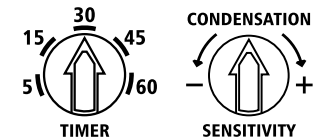

CONCEALED ADJUSTMENT SETTINGS

- ▶ Tamper-proof settings cover

LED INDICATOR LIGHT

- ▶ Blue LED indicator light activates to let you know when the fan is running

LIGHT ON/OFF

- ▶ Manual Control

ADJUSTABLE SETTINGS