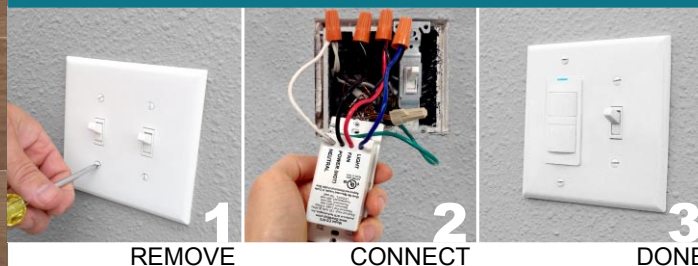

ADJUSTABLE FAN TIMER

with Light Control

Two timers in one – boost air quality, fight moisture

Multi Timer Fan Control

This timer is designed to give you all the options, all the control you need, to make sure your bathroom gets all the ventilation it should have. It's really two timers in one: A countdown timer and a fresh home / Minutes Per Hour (MPH) timer – and, best of all, the two timers work together. The MPH timer sees when you've used the countdown timer and knows not to run the fan for a while if you've already done it. If you want to manually shut the fan off when the MPH timer is running, you can do that too, just by pressing the fan on/off button.

Two Timers In One Control

The countdown timer can be set anywhere from 5 to 60 minutes, and it activates any time you manually turn the fan on. The MPH timer can be set to anywhere from 0 to 60 minutes, and it runs your fan for a set time every hour to expel stale air and help you maintain good indoor air quality.

Set How Long Your Fan Runs

Set Fan To Turn On Every Hour

EASY INSTALL... QUICK AS 1-2-3!

works with ANY new or existing exhaust fan

FS-875

Fan and Light Control

Color Options:
white, light almond

Electrical Input:
120 volts @ 60Hz