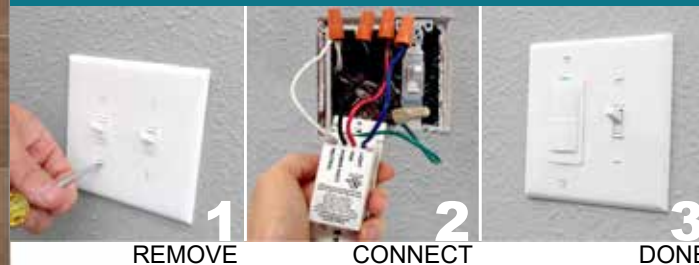

EASY INSTALL... QUICK AS 1-2-3!

works with ANY new or existing exhaust fan