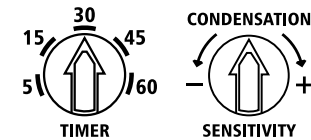

ADJUSTABLE SETTINGS

- Adjustable condensation sensor
- Adjustable timer
- Removable no-tamper cover

FAN ON/OFF

- Manual Control

INCLUDED WALL PLATE

- Control fits all decora/GFCI/rocker single and multi-position wall plates