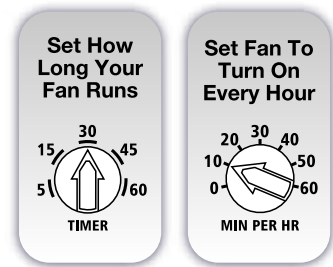

## Multi Timer Fan Control

This timer is designed to give you all the options, all the control you need, to make sure your bathroom gets all the ventilation it should have. It's really two timers in one: A countdown timer and a fresh home / Minutes Per Hour (MPH) timer – and, best of all, the two timers work together. The MPH timer sees when you've used the countdown timer and knows not to run the fan for a while if you've already done it. If you want to manually shut the fan off when the MPH timer is running, you can do that too, just by pressing the fan on/off button.

## Two Timers In One Control

The countdown timer can be set anywhere from 5 to 60 minutes, and it activates any time you manually turn the fan on. The MPH timer can be set to anywhere from 0 to 60 minutes, and it runs your fan for a set time every hour to expel stale air and help you maintain good indoor air quality.