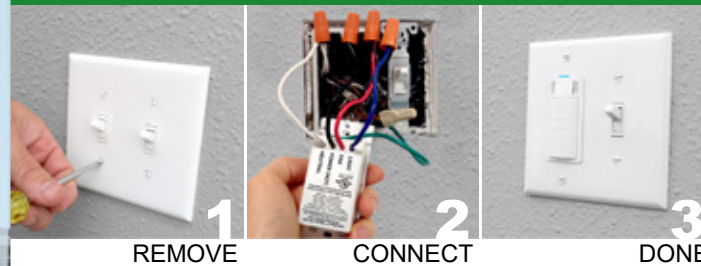

DewStop[®]

ADJUSTABLE

with Light Control

Control your bathroom fan when your family forgets to

How It Works:

Let DewStop Take Control

Picture never having to worry about the bath fan being left on all day, or worse, not being turned on at all. Without proper ventilation, humidity and condensation from showers will cause mold growth. Mold can cause a variety of respiratory ailments, as well as damage your bathroom. DewStop's sensors detect these problems before they start, and run your fan for you. Imagine the peace of mind - knowing your bathroom will always be given the right amount of ventilation, every time.

EASY INSTALL... QUICK AS 1-2-3!

works with ANY new or existing exhaust fan

FS-325

Fan and Light Control

Color Options:
white, light almond

Electrical Input:
120 volts @ 60Hz

Maximum Fan Load:
1/8th hp or 3 amps