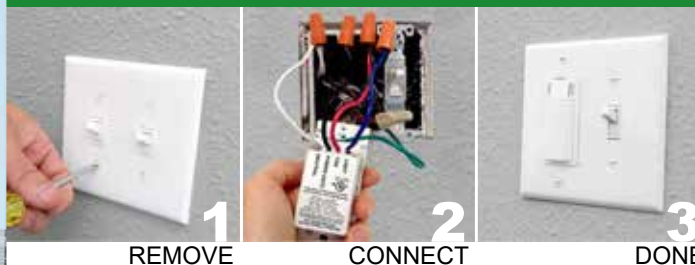

DewStop[®]

ADJUSTABLE

with Light Control

Control your bathroom fan when your family forgets to

How It Works:

Let DewStop Take Control

Picture never having to worry about the bath fan being left on all day, or worse, not being turned on at all. Without proper ventilation, humidity and condensation from showers will cause mold growth. Mold can cause a variety of respiratory ailments, as well as damage your bathroom. DewStop's sensors detect these problems before they start, and run your fan for you. Imagine the peace of mind - knowing your bathroom will always be given the right amount of ventilation, every time.

EASY INSTALL... QUICK AS 1-2-3!

works with ANY new or existing exhaust fan

FS-325

Fan and Light Control

Color Options:
white, light almond

Electrical Input:
120 volts @ 60Hz

Maximum Fan Load:
1/8th hp or 3 amps