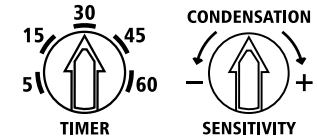

LED INDICATOR LIGHT

- ▶ Lets you know the fan is ON

CONCEALED ADJUSTMENT SETTINGS

- ▶ Tamper-proof settings cover

ADJUSTABLE SETTINGS

- ▶ Adjustable condensation sensor
- ▶ Adjustable timer
- ▶ Removable no-tamper cover