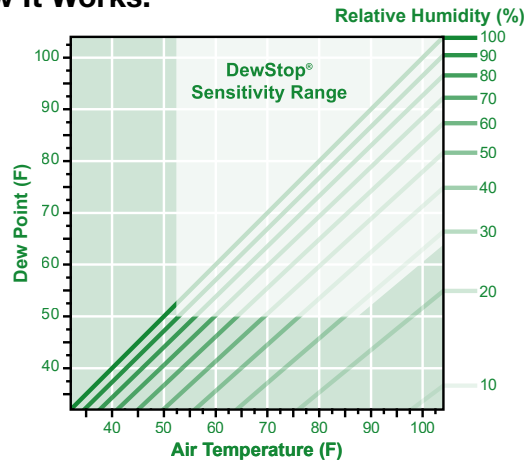

DewStop[®]

ADJUSTABLE

with Light Control

Control your bathroom fan when your family forgets to

How It Works:

Let DewStop Take Control

Picture never having to worry about the bath fan being left on all day, or worse, not being turned on at all. Without proper ventilation, humidity and condensation from showers will cause mold growth. Mold can cause a variety of respiratory ailments, as well as damage your bathroom. DewStop's sensors detect these problems before they start, and run your fan for you. Imagine the peace of mind - knowing your bathroom will always be given the right amount of ventilation, every time.