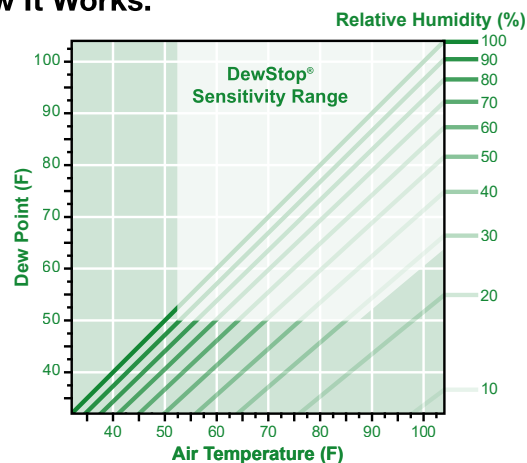

DewStop[®]

ADJUSTABLE

with Light Control

Control your bathroom fan when your family forgets to

How It Works:

Let DewStop Take Control

Picture never having to worry about the bath fan being left on all day, or worse, not being turned on at all. Without proper ventilation, humidity and condensation from showers will cause mold growth. Mold can cause a variety of respiratory ailments, as well as damage your bathroom. DewStop's sensors detect these problems before they start, and run your fan for you. Imagine the peace of mind - knowing your bathroom will always be given the right amount of ventilation, every time.