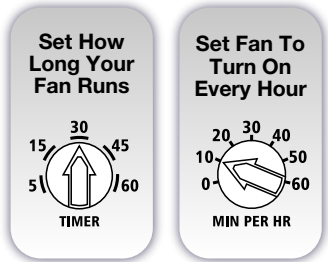

## Multi Timer Fan Control

This timer is designed to give you all the options, all the control you need, to make sure your bathroom gets all the ventilation it should have. It's really two timers in one: A countdown timer and a fresh home / Minutes Per Hour (MPH) timer – and, best of all, the two timers work together. The MPH timer sees when you've used the countdown timer and knows not to run the fan for a while if you've already done it. If you want to manually shut the fan off when the MPH timer is running, you can do that too, just by pressing the button.

## Two Timers In One Control

The countdown timer can be set anywhere from 5 to 60 minutes, and it activates any time you manually turn the fan on. The MPH timer can be set to anywhere from 0 to 60 minutes, and it runs your fan for a set time every hour to expel stale air and help you maintain good indoor air quality.