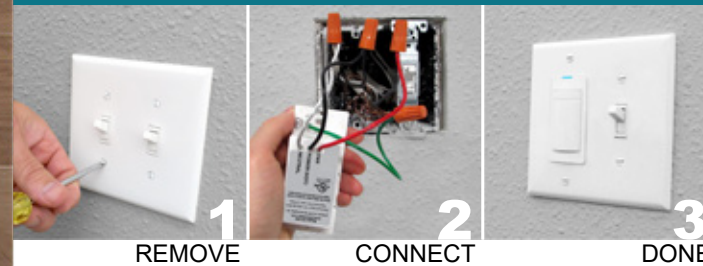

EASY INSTALL... QUICK AS 1-2-3!

works with ANY new or existing exhaust fan